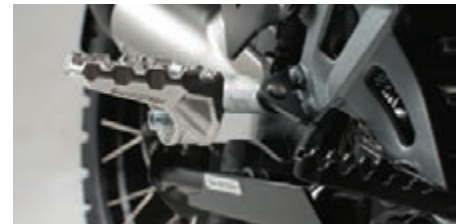

66-14281 EVO Footrest kit

(H)

FAX 1-888-238-1154

Français 1-800-387-3359

English 1-800-387-7625

www.fullboremarketing.ca

Accessories